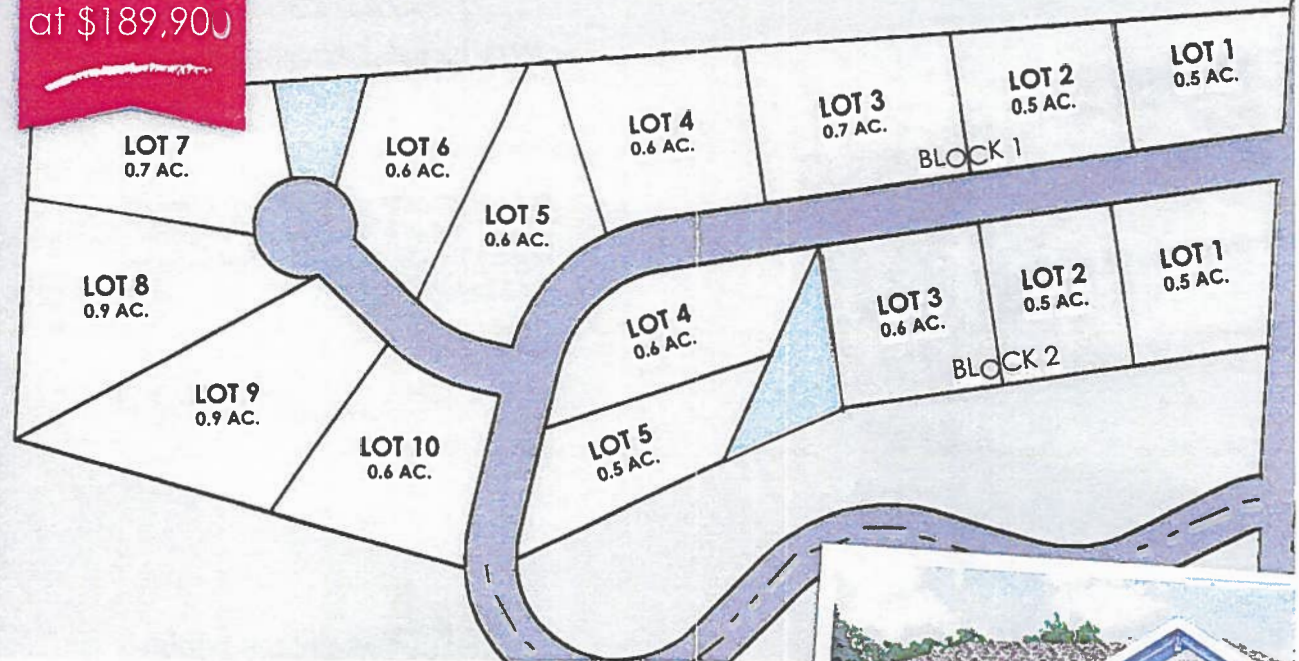

Home with
lot starting
at \$189,900

Come home to **Easy Living** in Minnesota's beautiful Mountain Iron.

- Situated on 31 wooded acres in beautiful Mountain Iron, Minnesota
- 24 larger half acre lots accessed by two private roads
- Close proximity to shopping, healthcare and churches
- Worry free home ownership - lawn care and snow removal services provided
- City maintained streets and utilities
- Designed to suit your needs
- One level living
- Handicapped accessible options available